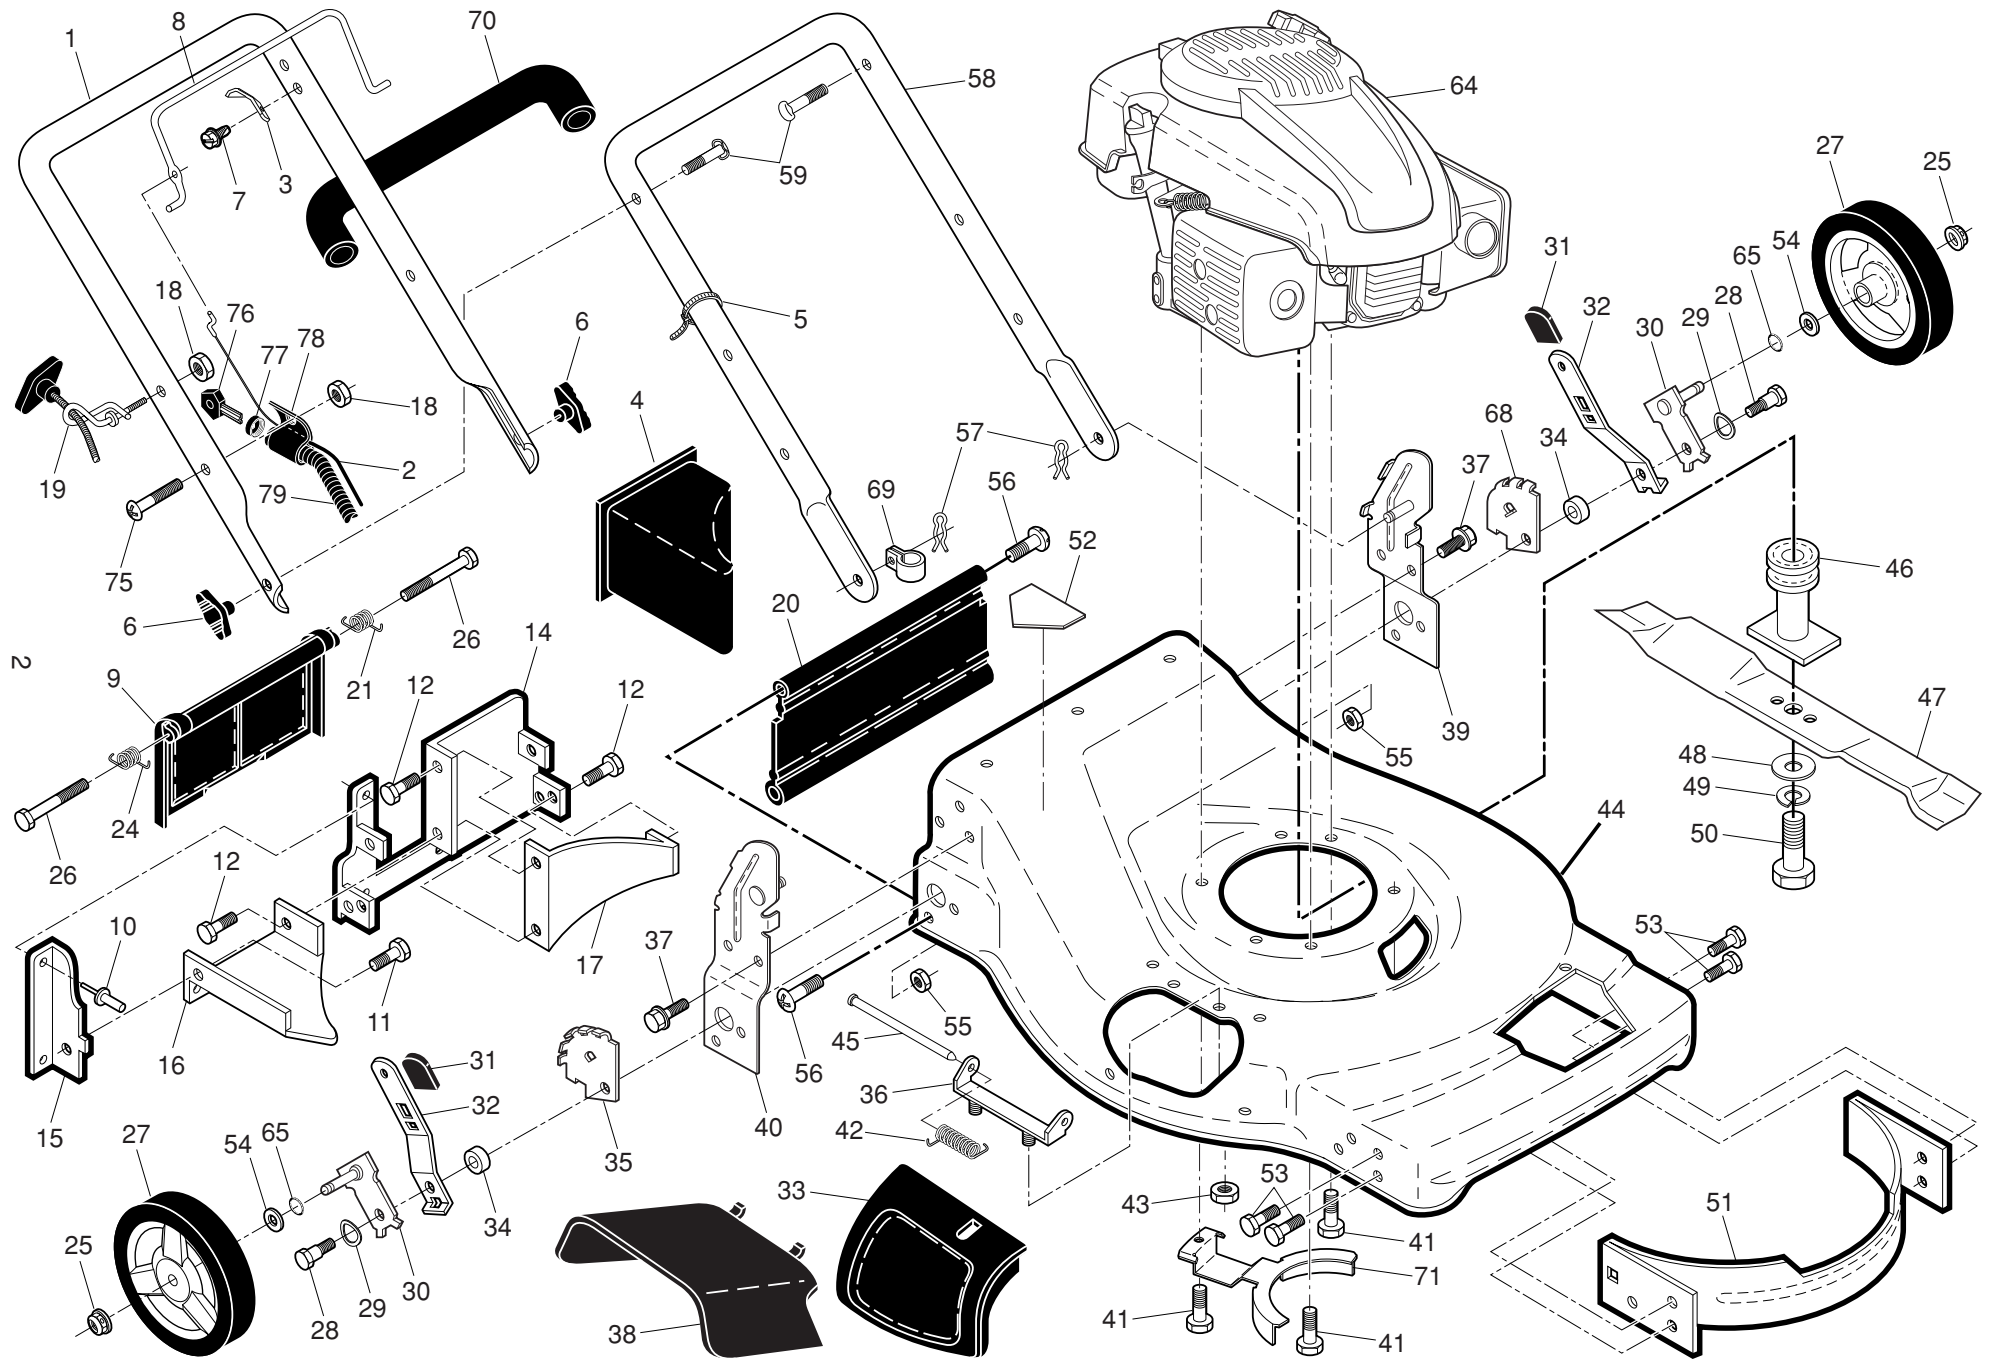

ROTARY LAWN MOWER - - MODEL NUMBER XT722FE (96143005800) PRODUCT NUMBER 961 43 00-58

ROTARY LAWN MOWER - - MODEL NUMBER XT722FE (96143005800) PRODUCT NUMBER 961 43 00-58

KEY NO.	PART NO.	DESCRIPTION	KEY NO.	PART NO.	DESCRIPTION
1	532 42 76-63	Upper Handle (Includes Foam Grip)	40	532 41 91-92	Handle Bracket Assembly, RH
2	532 40 19-94	Cable, Operator Presence	41	532 15 04-06	Screw, Hex Head, Threaded, Rolled 3/8-16 x 1-1/8
3	532 12 51-62	Bracket, Upstop	42	532 19 30-00	Spring, Torsion
4	532 16 66-49	Mulcher Plug	43	873 80 04-00	Nut, Hex, Nylock
5	532 06 64-26	Wire Tie	44	532 41 74-05	Kit, Lawn Mower Housing (Includes Key Numbers 14, 15 and 51)
6	532 19 19-38	Handle Knob	45	532 17 56-50	Rod, Hinge
7	532 75 06-34	Screw	46	532 42 12-48	Blade Adapter / Pulley
8	532 42 79-47	Control Bar	47	532 40 67-13	Blade, 22"
9	532 40 84-92	Rear Door Assembly	48	532 85 10-74	Washer, Hardened
10	532 12 84-15	Pop Rivet	49	532 85 02-63	Washer, Helical
11	532 15 00-50	Screw, Self-Tapping #10-24 x 5/8	50	532 85 10-84	Screw, Machine, Hex Head 3/8-24 x 1-3/8 Grade 8
12	817 06 04-10	Screw, Hex Hex Head, Sems 1/4-20 x 1/2	51	532 17 00-31	Front Baffle
14	532 19 70-76	Back Plate	52	532 40 47-63	Danger Decal
15	532 41 13-34	Side Baffle	53	817 60 04-06	Screw
16	532 17 71-33	Discharge Baffle	54	532 08 83-48	Washer, Flat
17	532 14 89-41	Rear Baffle	55	873 93 06-00	Nut, Hex
18	532 13 20-04	Keps Locknut 1/4-20	56	532 08 86-52	Screw, Hinge 1/4-20 x 1-1/4
19	532 19 47-88	Rope Guide	57	532 05 17-93	Hairpin Cotter
20	532 41 31-60	Rear Skirt	58	532 40 34-33	Lower Handle
21	532 40 54-21	Spring, Rear Door, LH	59	532 19 15-74	Handle Bolt
24	532 40 54-23	Spring, Rear Door, RH	64	- - -	Engine, Kohler, Model Number XT173-0084 (For engine service and replacement parts, call Kohler at 1-800-544-2444)
25	532 40 91-48	Nut, Hex, Flanged	65	532 19 74-80	O-Ring
26	532 18 41-93	Bolt, Rear Door	68	532 41 06-23	Wheel Adjusting Bracket, LH
27	532 41 08-31	Wheel & Tire Assembly, Rear	69	532 19 79-91	Clip, Cable
28	532 17 47-19	Bolt, Shoulder 3/8-16 x 1	70	532 18 63-62	Foam Grip
29	532 40 16-30	Washer, Belleville	71	532 42 57-11	Belt Keeper
30	532 40 78-71	Axle Arm Assembly	75	532 18 61-59	Screw
31	532 70 10-37	Selector Knob	76	532 18 03-31	Key
32	532 40 64-28	Selector Spring	77	532 19 48-48	Nut, Cap
33	532 19 70-29	Mulcher Door	78	532 40 95-67	Key Start Switch
34	532 40 16-29	Spacer	79	532 40 95-67	Wiring Harness
35	532 41 06-24	Wheel Adjusting Bracket, RH	--	532 40 47-64	Warning Decal (not shown)
36	532 17 57-35	Hinge Bracket Assembly	--	532 43 14-45	Operator's Manual, English / French
37	532 42 88-67	Screw, Sems, Thread Cutting 5/16-18 x 3/4			
38	532 40 38-19	Discharge Deflector			
39	532 41 91-93	Handle Bracket Assembly, LH			

NOTE: All component dimensions given in U.S. inches. 1 inch = 25.4 mm. **IMPORTANT:** Use only Original Equipment Manufacturer (O.E.M.) replacement parts. Failure to do so could be hazardous, damage your lawn mower and void your warranty.