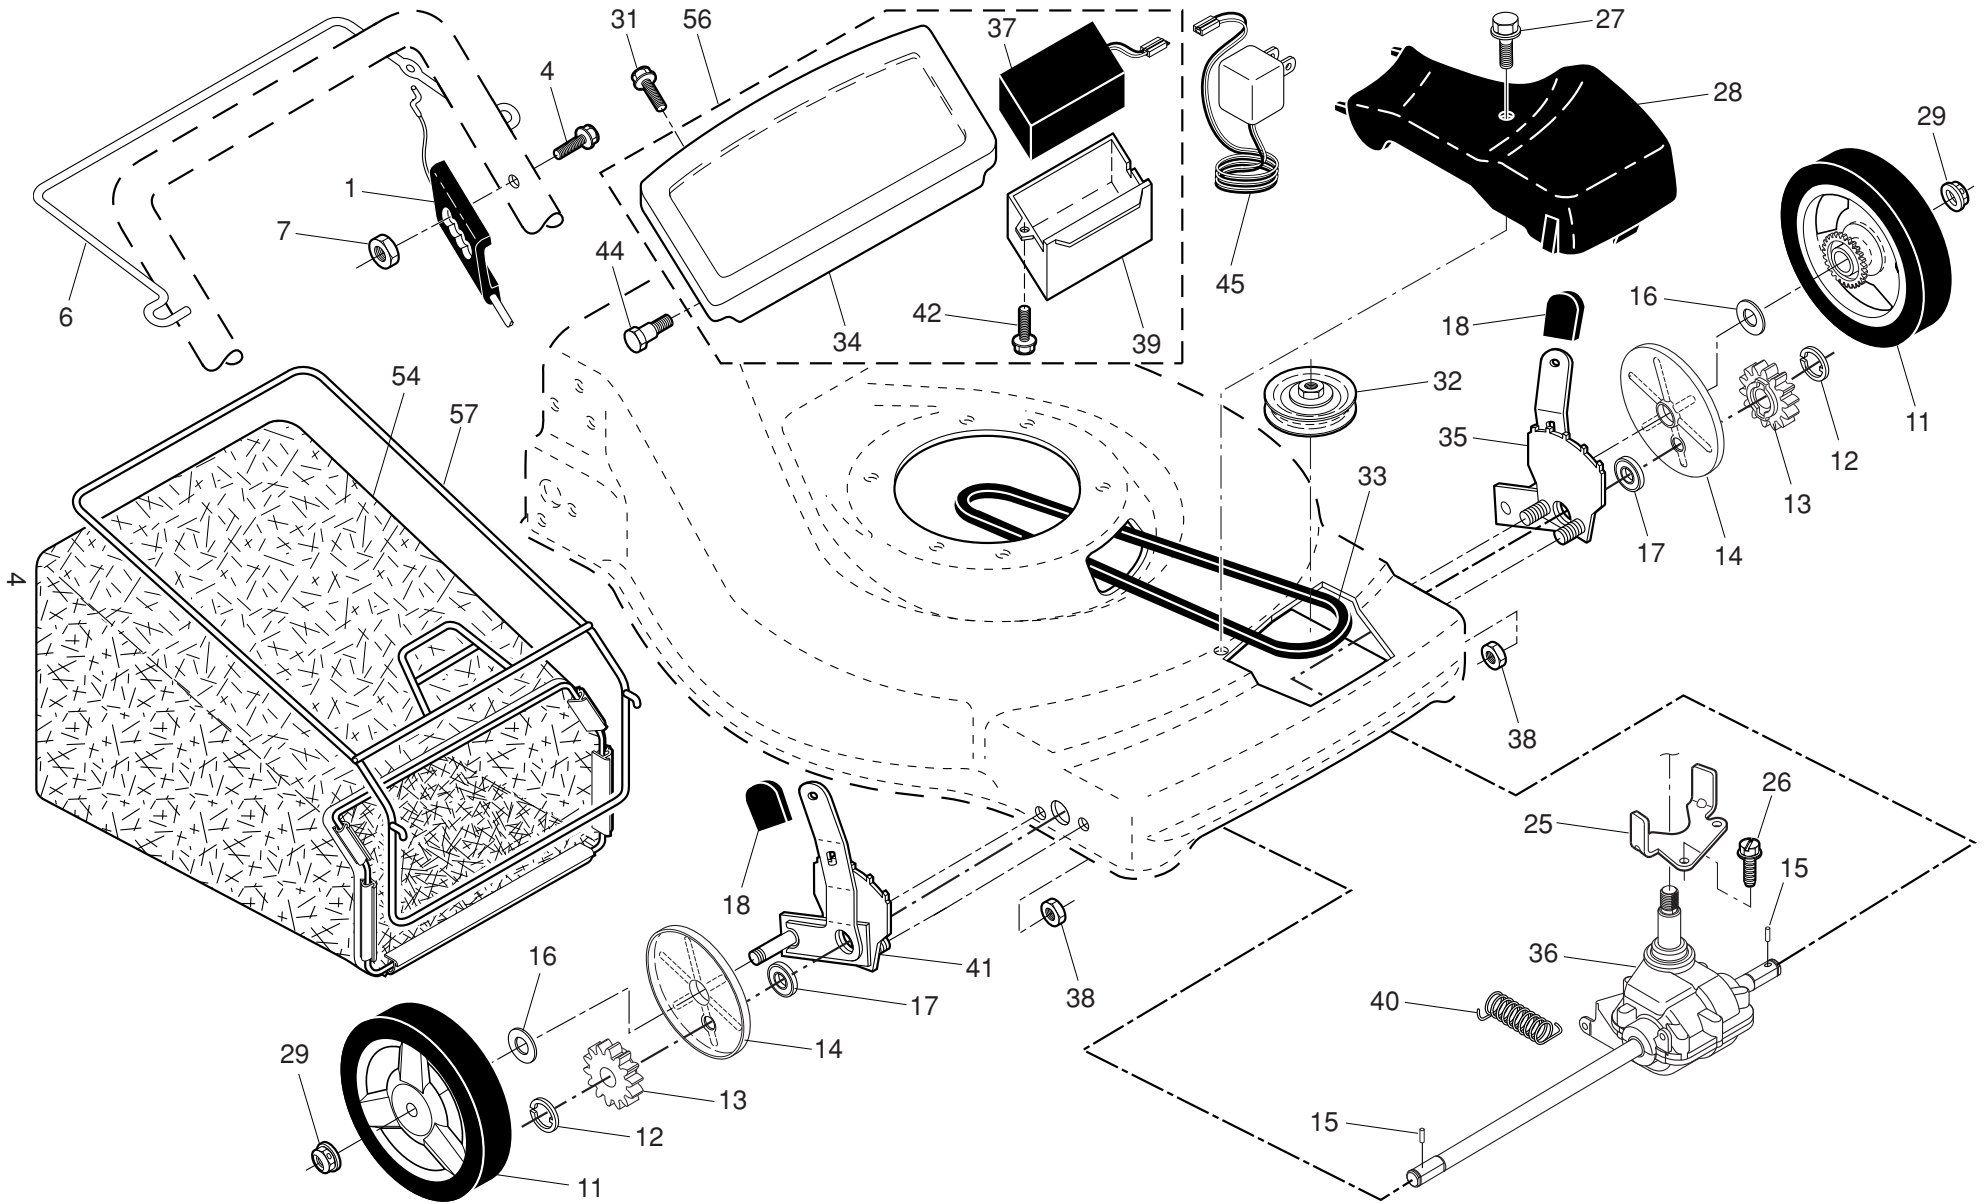

ROTARY LAWN MOWER - - MODEL NUMBER **XT722FE** (96143005800) PRODUCT NUMBER 961 43 00-58

ROTARY LAWN MOWER - - MODEL NUMBER **XT722FE** (96143005800) PRODUCT NUMBER 961 43 00-58

KEY NO.	PART NO.	DESCRIPTION	KEY NO.	PART NO.	DESCRIPTION
1	532 40 78-16	Drive Control Assembly (Includes Cable)	32	532 19 40-18	Pulley, Drive
4	532 19 96-87	Screw	33	532 19 68-57	V-Belt
6	532 19 90-93	Bar, Drive Control	34	532 41 11-90	Trimplate
7	532 19 17-30	Nut, Hex	35	532 42 42-01	Kit, Wheel Adjuster, LH (Includes Knob and Bearing)
11	532 41 10-81	Wheel & Tire Assembly	36	532 40 48-34	Gear Case Assembly, Complete
12	812 00 00-58	E-Ring	37	532 18 95-89	Battery
13	532 40 38-49	Gear, Pinion	38	873 80 04-00	Locknut, Hex 1/4-20
14	532 18 94-03	Dust Cover	39	532 18 62-37	Box, Battery
15	532 40 48-45	Pawl, Drive	40	532 40 65-58	Spring
16	532 06 77-25	Washer, Flat 3/8	41	532 42 42-00	Kit, Wheel Adjuster, RH (Includes Knob and Bearing)
17	532 19 10-39	Ball Bearing	42	817 41 13-08	Screw, Hex Head #13 x 1/2
18	532 70 10-37	Selector Knob	44	532 17 55-51	Screw, Shoulder, Hex Head #10-28 x 5/8
25	532 41 16-63	Belt Keeper	45	532 19 00-97	Charger, Battery
26	532 16 34-09	Screw, Hi-Lo Thread	54	532 42 56-69	Grassbag Assembly
27	532 17 52-62	Pan Head Tapping Screw #10-24 x 2-3/4	56	532 19 12-52	Trimplate / Battery / Battery Box Assembly
28	532 19 73-70	Drive Cover	57	532 41 19-52	Frame, Grassbag
29	532 40 91-48	Locknut, Hex			
31	532 14 18-41	Screw, Torx Pan Head #20			

NOTE: All component dimensions given in U.S. inches. 1 inch = 25.4 mm. **IMPORTANT:** Use only Original Equipment Manufacturer (O.E.M.) replacement parts. Failure to do so could be hazardous, damage your lawn mower and void your warranty.